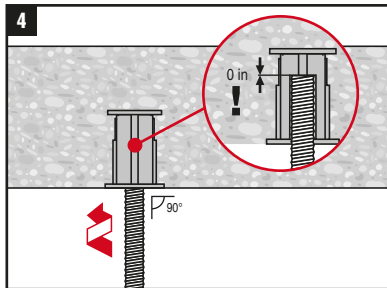

2156491-05.2017

Anchor Internal Diameter	Plastic Housing Color	minimum slab thickness (h <sub>min</sub> )
1/4"	green	2 1/2"
3/8"	red	2 1/2"
1/2"	orange	2 1/2"
5/8"	yellow	3 3/4"
3/4"	black	3 3/4"